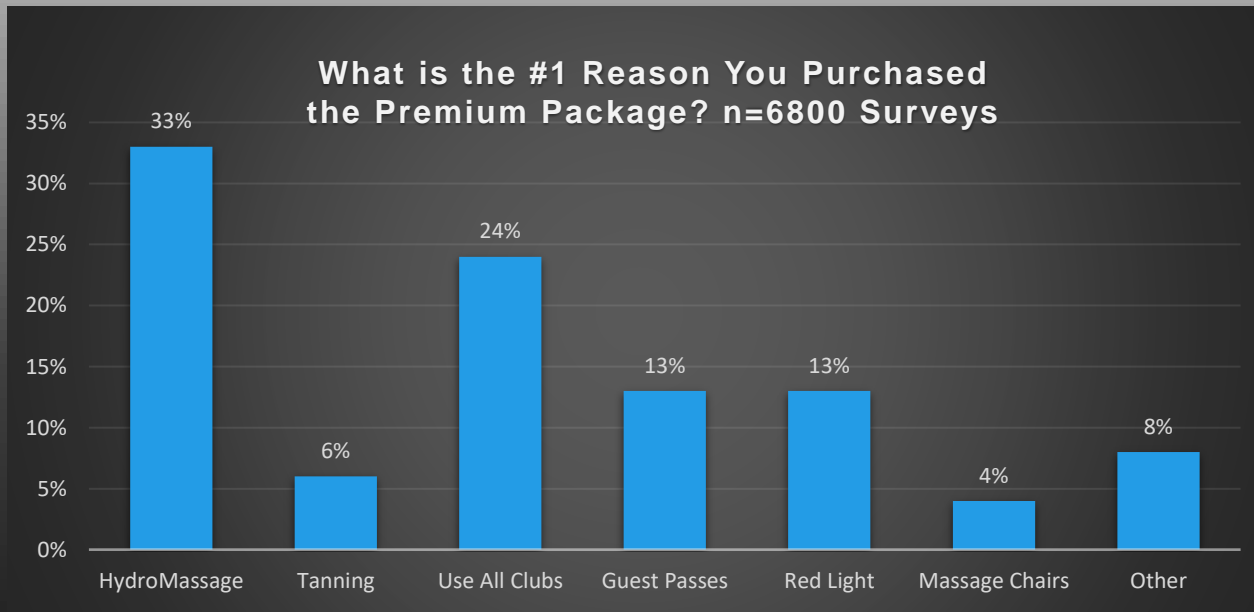

MEMBER SURVEY RESULTS

We surveyed over 6,800 members on why they upgraded to a premium membership. The results show the importance of a robust premium package that appeals to all members.

HydroMassage was cited as the #1 reason to purchase a premium membership. Sales associates have coined HydroMassage as “the closer” when it comes to upselling.

To reach 50-60%+ Premium sales, we strongly recommend at least at least 4-5 key services in the Premium package, plus ideally 2-3+ other low-cost benefits (t-shirt, etc).